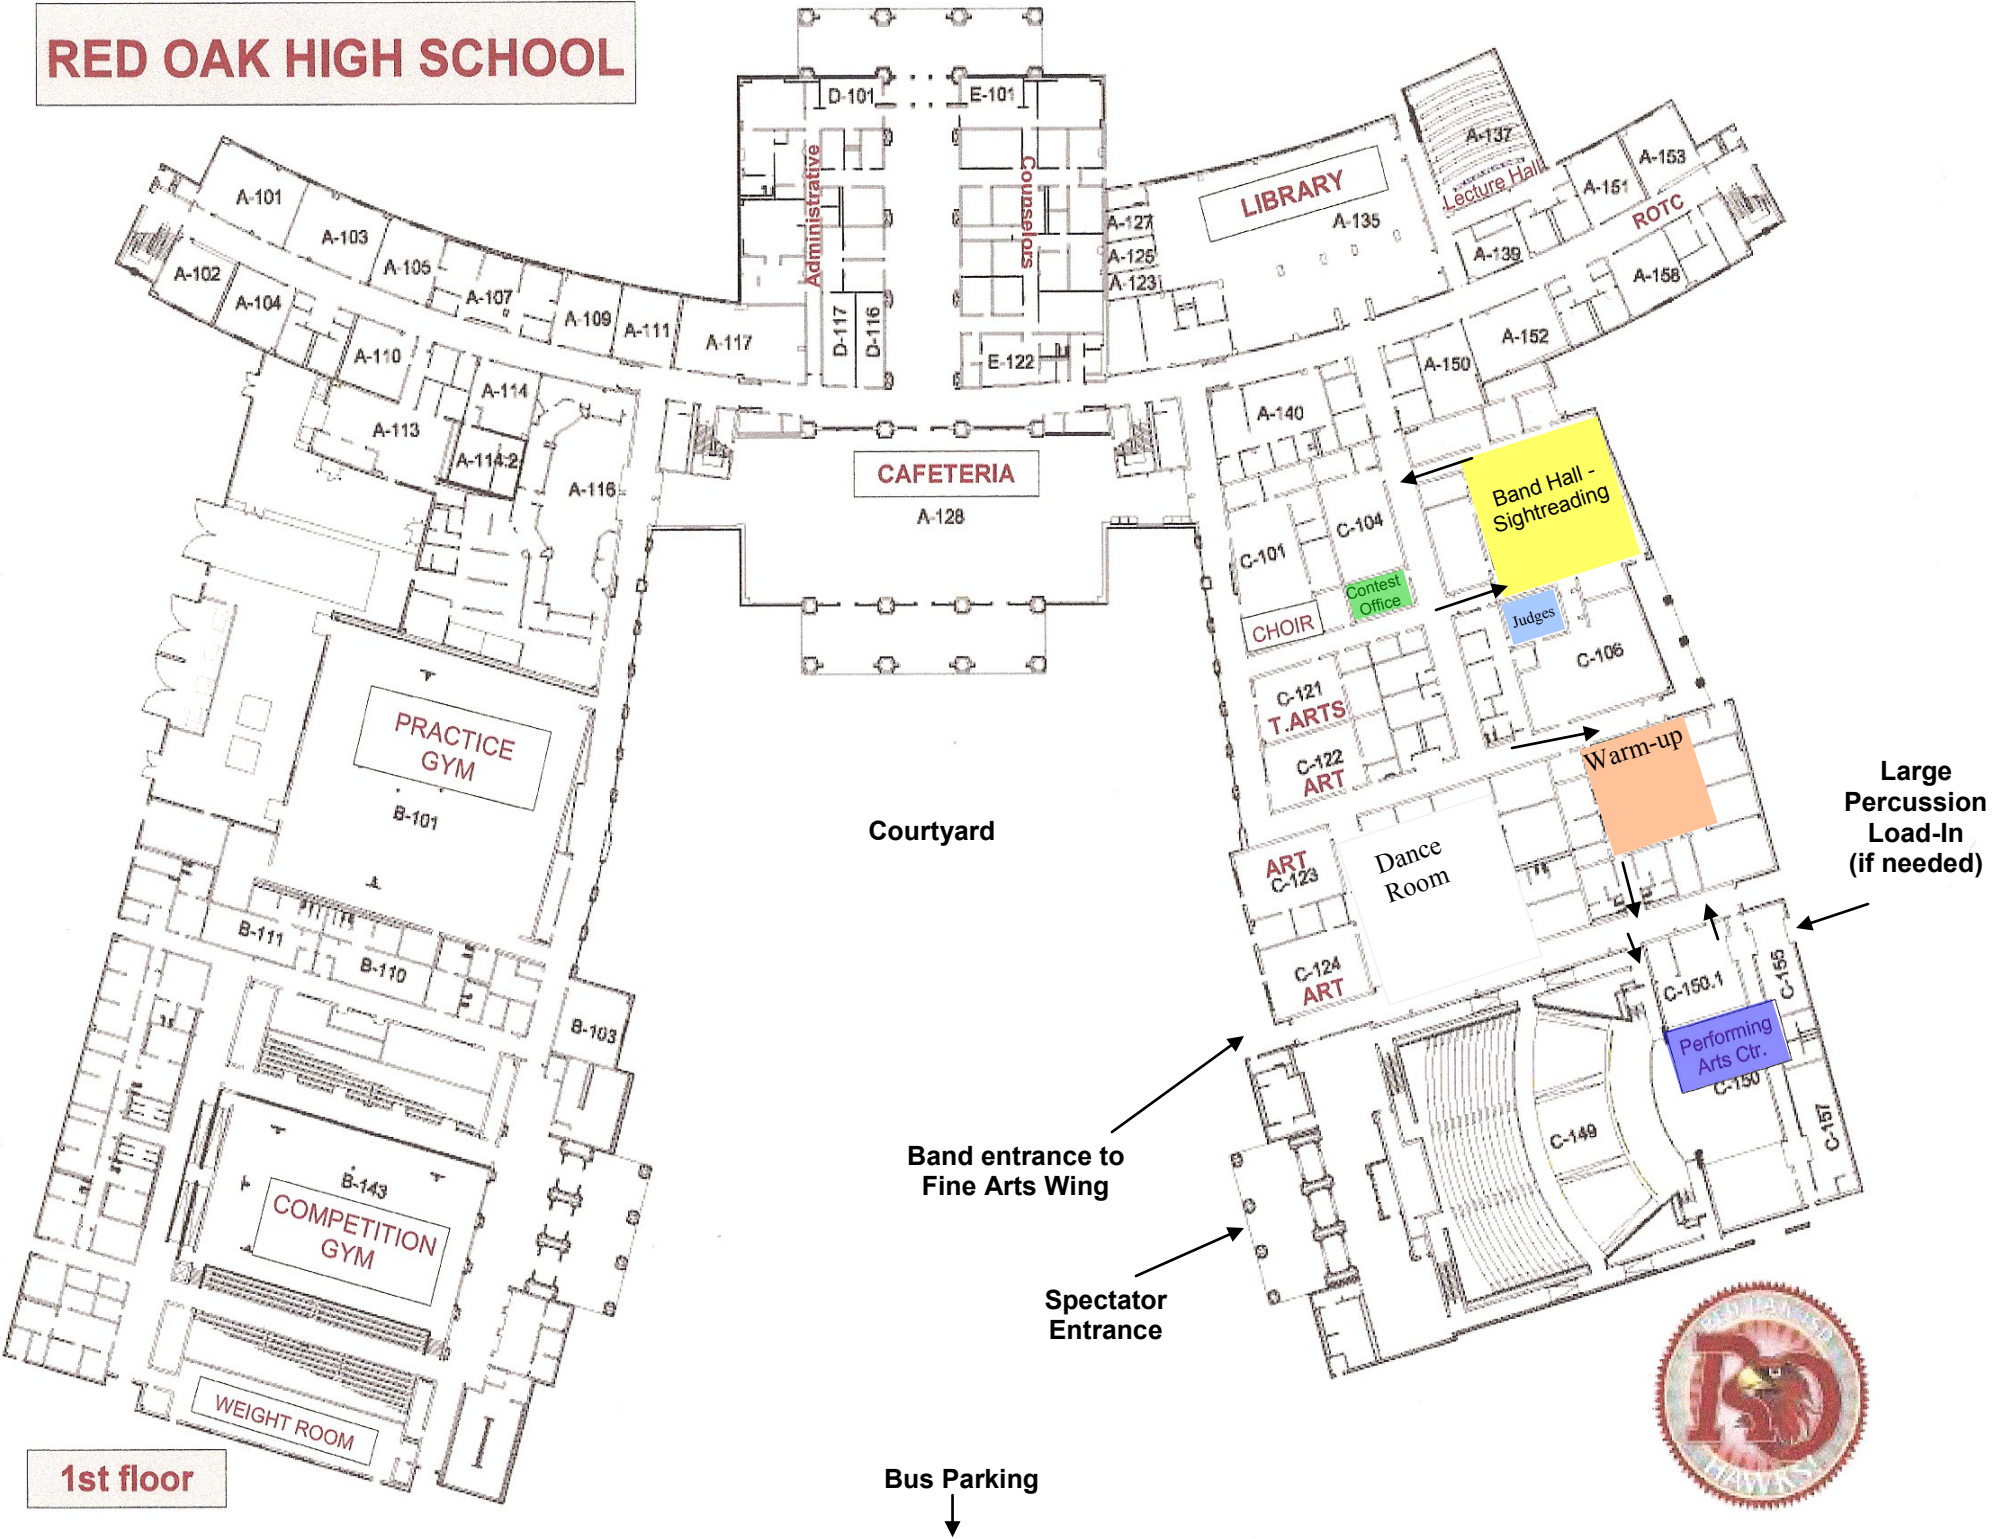

RED OAK HIGH SCHOOL

FRONT of school

1st floor

Bus Parking
↓

Band entrance to Fine Arts Wing

Spectator Entrance

Band Hall - Sightreading

Judges

Warm-up

Performing Arts Ctr.

Large Percussion Load-In (if needed)